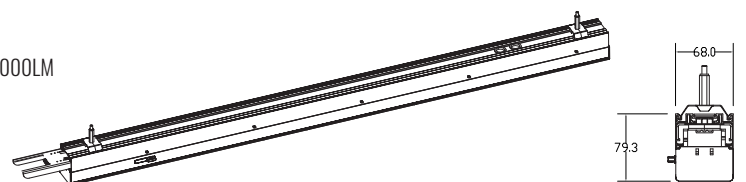

DIMENSION DRAW