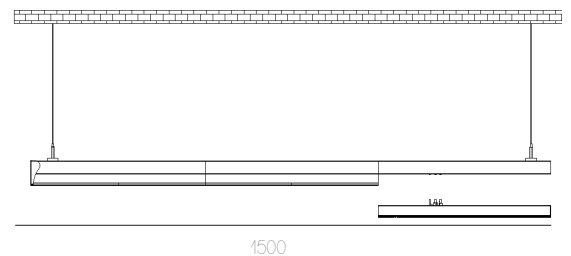

DIMENSION DRAW